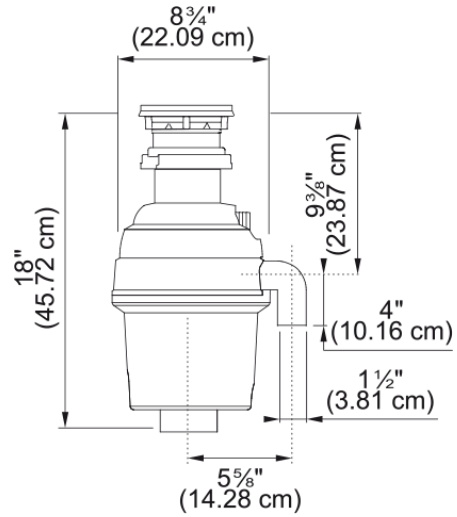

# 3/4 HP Food Waste Disposer - KWD75B1-EZ | 134.0275.324

### Features

Horsepower 3/4 HP